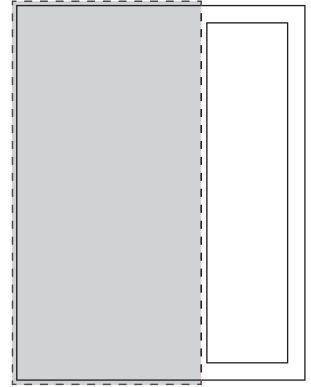

# Advertising Specs

Two Page Spread 17" x 11"  
 Bleed Size 17.25" x 11.25"

Full Page 8.5" x 11"  
 Bleed Size 8.75" x 11.25"

2/3 Page Vertical  
 5.5" x 11"

2/3 Page Vertical Bleed  
 5.625" x 11.25"

1/2 Page Island  
 5.5" x 8"

1/2 Page Island Bleed  
 5.625" x 8.125"

1/2 Page Horizontal  
 8.5" x 5.5"

1/2 Page Horizontal Bleed  
 8.75" x 5.625"

1/3 Page Vertical  
 3" x 11"

1/3 Page Vertical Bleed  
 3.125" x 11.25"

1/3 Page Square  
 4.875" x 4.875"  
*This ad size is NOT  
 available as a bleed ad.*

Marketplace Ads  
 are sold by the column inch  
 which is 2.375" wide  
*Special Insertion*