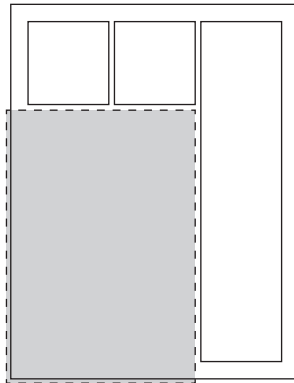

Mechanical Specs

Two Page Spread 15.75" x 9.875"
Bleed Size 17" x 11.125"

Full Page 7.375" x 9.875"
Bleed Size 8.625" x 11.125"

2/3 Page Vertical
4.875" x 9.875"

2/3 Page Vertical Bleed
5.5" x 11.125"

1/2 Page Island
4.875" x 7.3125"

1/2 Page Island Bleed
5.5" x 7.9375"

1/2 Page Horizontal
7.375" x 4.875"

1/2 Page Horizontal Bleed
8.625" x 5.5"

1/3 Page Vertical
2.375" x 9.875"

1/3 Page Vertical Bleed
3" x 11.125"

1/3 Page Square
4.875" x 4.875"
This ad size is NOT available as a bleed ad.

1/6 Page Vertical
2.375" x 4.875"
This ad size is NOT available as a bleed ad.