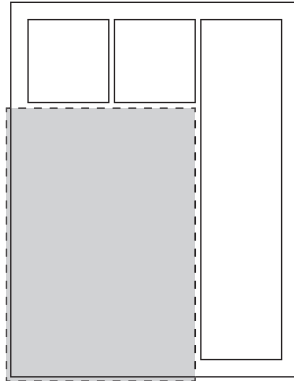

# Advertising Specs

Two Page Spread 17" x 11"  
 Bleed Size 17.25" x 11.25"

Full Page 8.5" x 11"  
 Bleed Size 8.75" x 11.25"

2/3 Page Vertical  
 5.5" x 11"

2/3 Page Vertical Bleed  
 5.625" x 11.25"

1/2 Page Island  
 5.5" x 8"

1/2 Page Island Bleed  
 5.625" x 8.125"

1/2 Page Horizontal  
 8.5" x 5.5"

1/2 Page Horizontal Bleed  
 8.75" x 5.625"

1/3 Page Vertical  
 3" x 11"

1/3 Page Vertical Bleed  
 3.125" x 11.25"

1/3 Page Square  
 4.875" x 4.875"  
*This ad size is NOT  
 available as a bleed ad.*

Marketplace Ads  
 are sold by the column inch  
 which is 2.375" wide  
*Special Insertion*